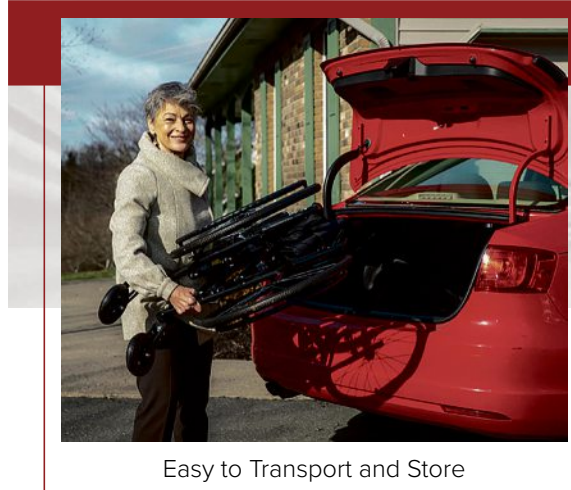

Easy to Transport and Store

Why take our word for it?

CALL NOW, and receive **$50 OFF** when you purchase a **Matte Black Featherweight Wheelchair!** **Only $599!**

Mention **CODE 50FEATHER** to start your journey towards effortless mobility.

855-520-6122

*13.5 lbs. with the rear wheels removed. Overall weight, with rear wheels, is 19 lbs.

1800 WHEELCHAIR.COM
Since 1997

Scan Me