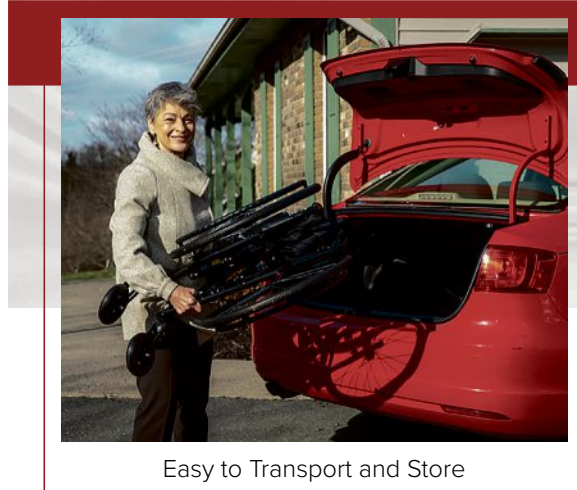

Easy to Transport and Store

Why take our word for it?

CALL NOW, and receive **$50 OFF** when you purchase a **Matte Black Featherweight Wheelchair!** **Only $599!**

Mention **CODE 50FEATHER** to start your journey towards effortless mobility.

855-520-6122

*13.5 lbs. with the rear wheels removed. Overall weight, with rear wheels, is 19 lbs.

1800 WHEELCHAIR.COM
Since 1997

Scan Me